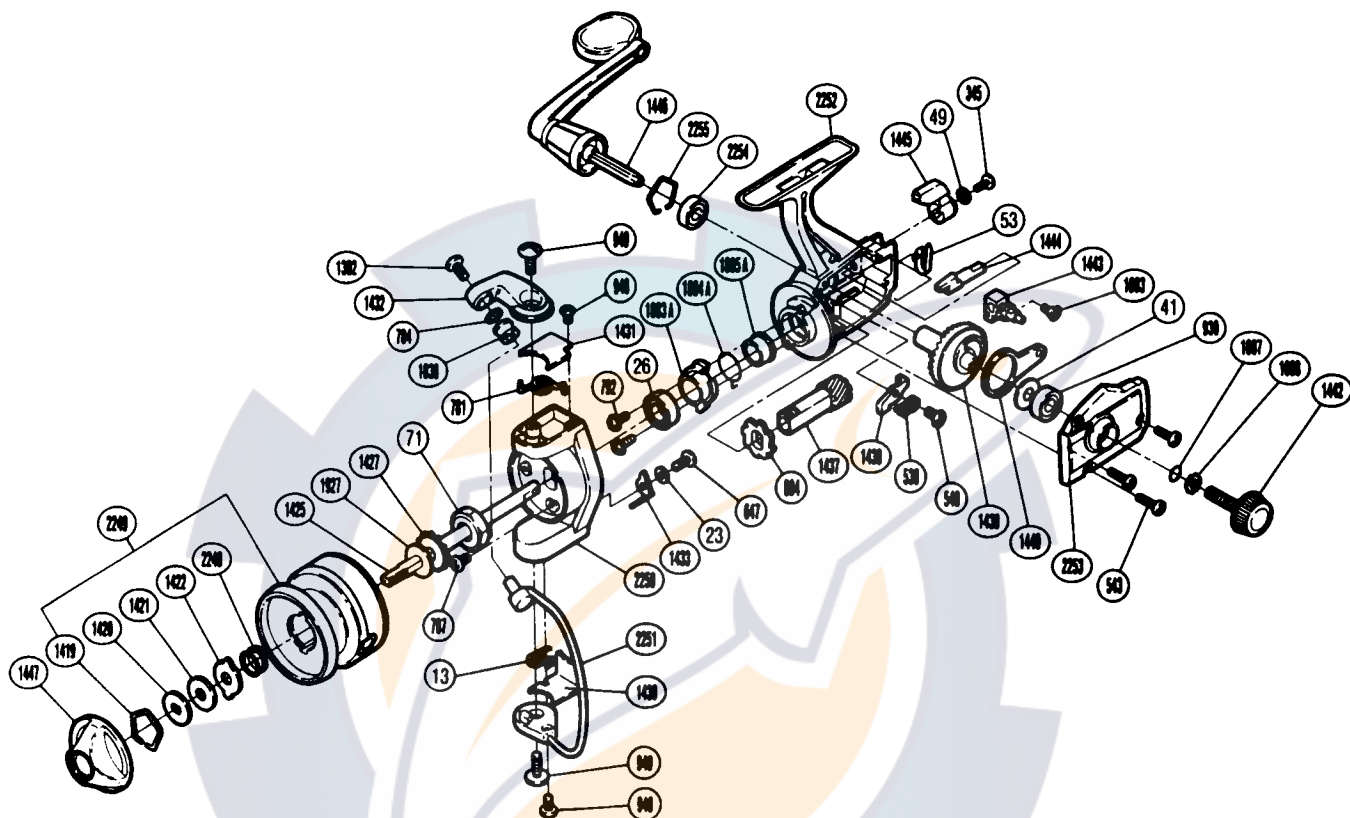

SBK ULS 90

TO ORDER: USE RD PREFIX
WITH PART NUMBER

PARTS LIST

RD #	DESCRIPTION	RD #	DESCRIPTION	RD #	DESCRIPTION
0013	(Trip) Lever Spring	0948	Bail Trip Cover Screw	1440	Oscillating Arm
0023	Trip Lever Spacer	1007	Lock Washer Retainer	1442	Handle Screw Cap
0026	Ball Bearing	1008	Handle Lock Washer	1443	Oscillating Block
0041	Drive Gear Washer	1038	Sic Ceramic Roller	1444	Anti-Reverse Cam
0049	Lock Washer	1083	Slider Retainer Screw	1445	Anti-Reverse Lever
0053	Anti-Reverse Cam Spring	1302	Line Roller Screw	1446	Handle Assembly
0071	Rotor Nut	1419	Drag Washers Retainer	1447	Drag Knob
0345	Anti-Reverse Lever Screw	1420	Key Washer	1883A	Anti-Reverse Lock Out
0539	Anti-Reverse Pawl Spring	1421	Drag Washer	1884A	Anti-Reverse Lock Spring
0540	Anti-Reverse Pawl Screw	1422	Eared Washer	1885A	Pinion Spacer
0543	Side Cover Screw (B)	1425	Main Shaft	1927	Spool Washer
0647	Nut Lock Screw	1427	Spool Support	2248	Drag Coil Spring
0781	Bail Spring	1430	Bail Trip Cover	2249	Spool Assembly
0784	Line Roller Washer	1431	Bail Spring Cover	2250	Rotor
0787	Nut Lock Screw	1432	Bail Arm	2251	Bail Assembly
0792	Bearing Retainer Screw	1433	Bail Trip Lever	2252	Body
0884	Anti-Reverse Ratchet	1437	Pinion Gear	2253	Side Cover
0930	Ball Bearing	1438	Anti-Reverse Pawl	2254	Ball Bearing
0940	Bail Trip Cam Screw	1439	Drive Gear	2255	Bearing Retainer